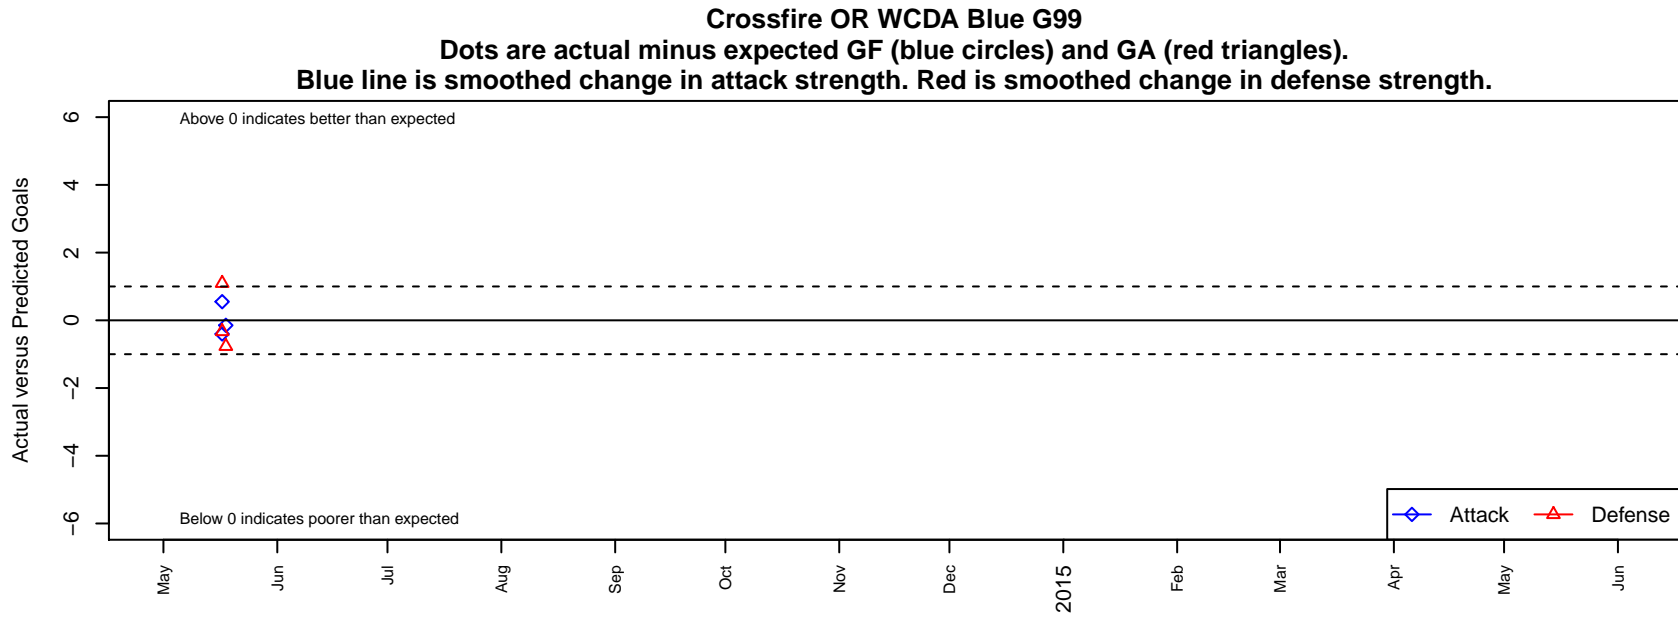

Crossfire OR WCDA Blue G99

Crossfire Oregon
, OR
G99 total strength=1518
attack=6.87 defense=21.13

alt names used: CROSSFIRE OREGONWCDA GIRLS U14 (BL
Venues played: 2014 Showcase of Champions U14 Diamond